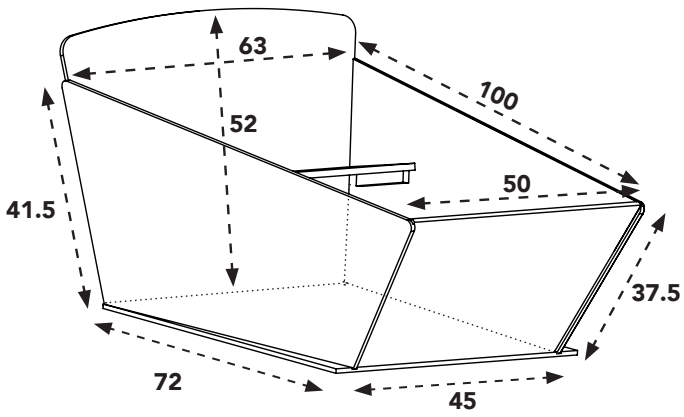

Cargo long

Buitenmaten (in cm):

Binnenmaten (in cm):

Volume: 161L

Bestickering (in mm):