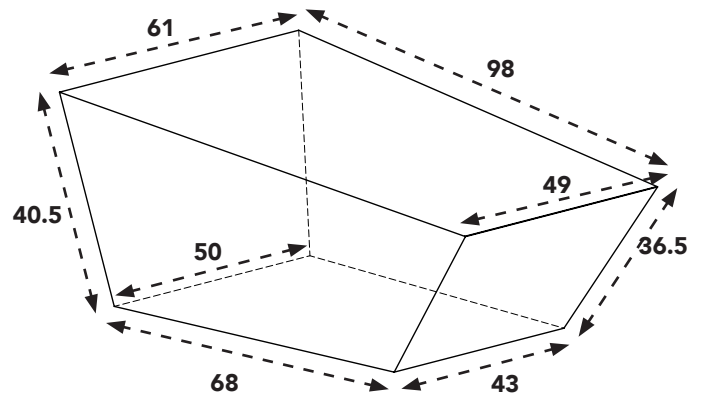

Cargo long

Buitenmaten (in cm):

Binnenmaten (in cm):

Volume: 161L

Bestickering (in mm):