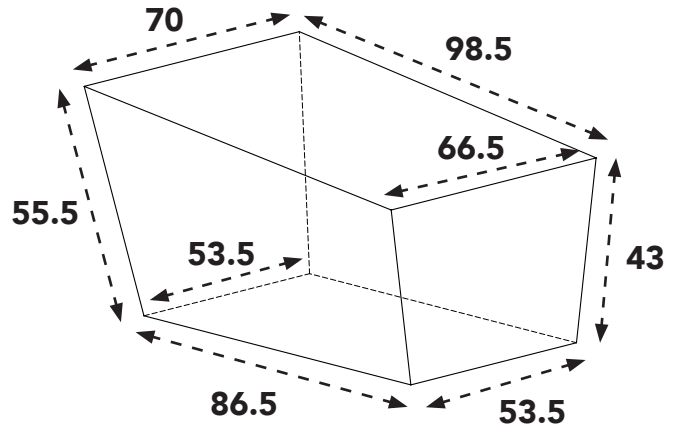

Trike narrow

Buitenmaten (in cm):

Binnenmaten (in cm):

Volume: 289L

Bestickering (in mm):