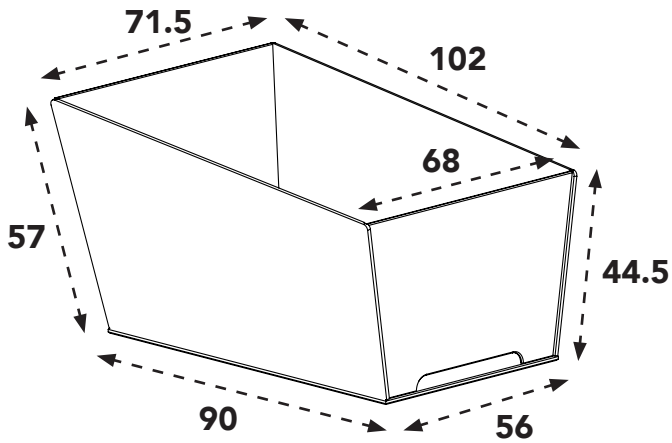

Trike narrow

Buitenmaten (in cm):

Binnenmaten (in cm):

Volume: 289L

Bestickering (in mm):